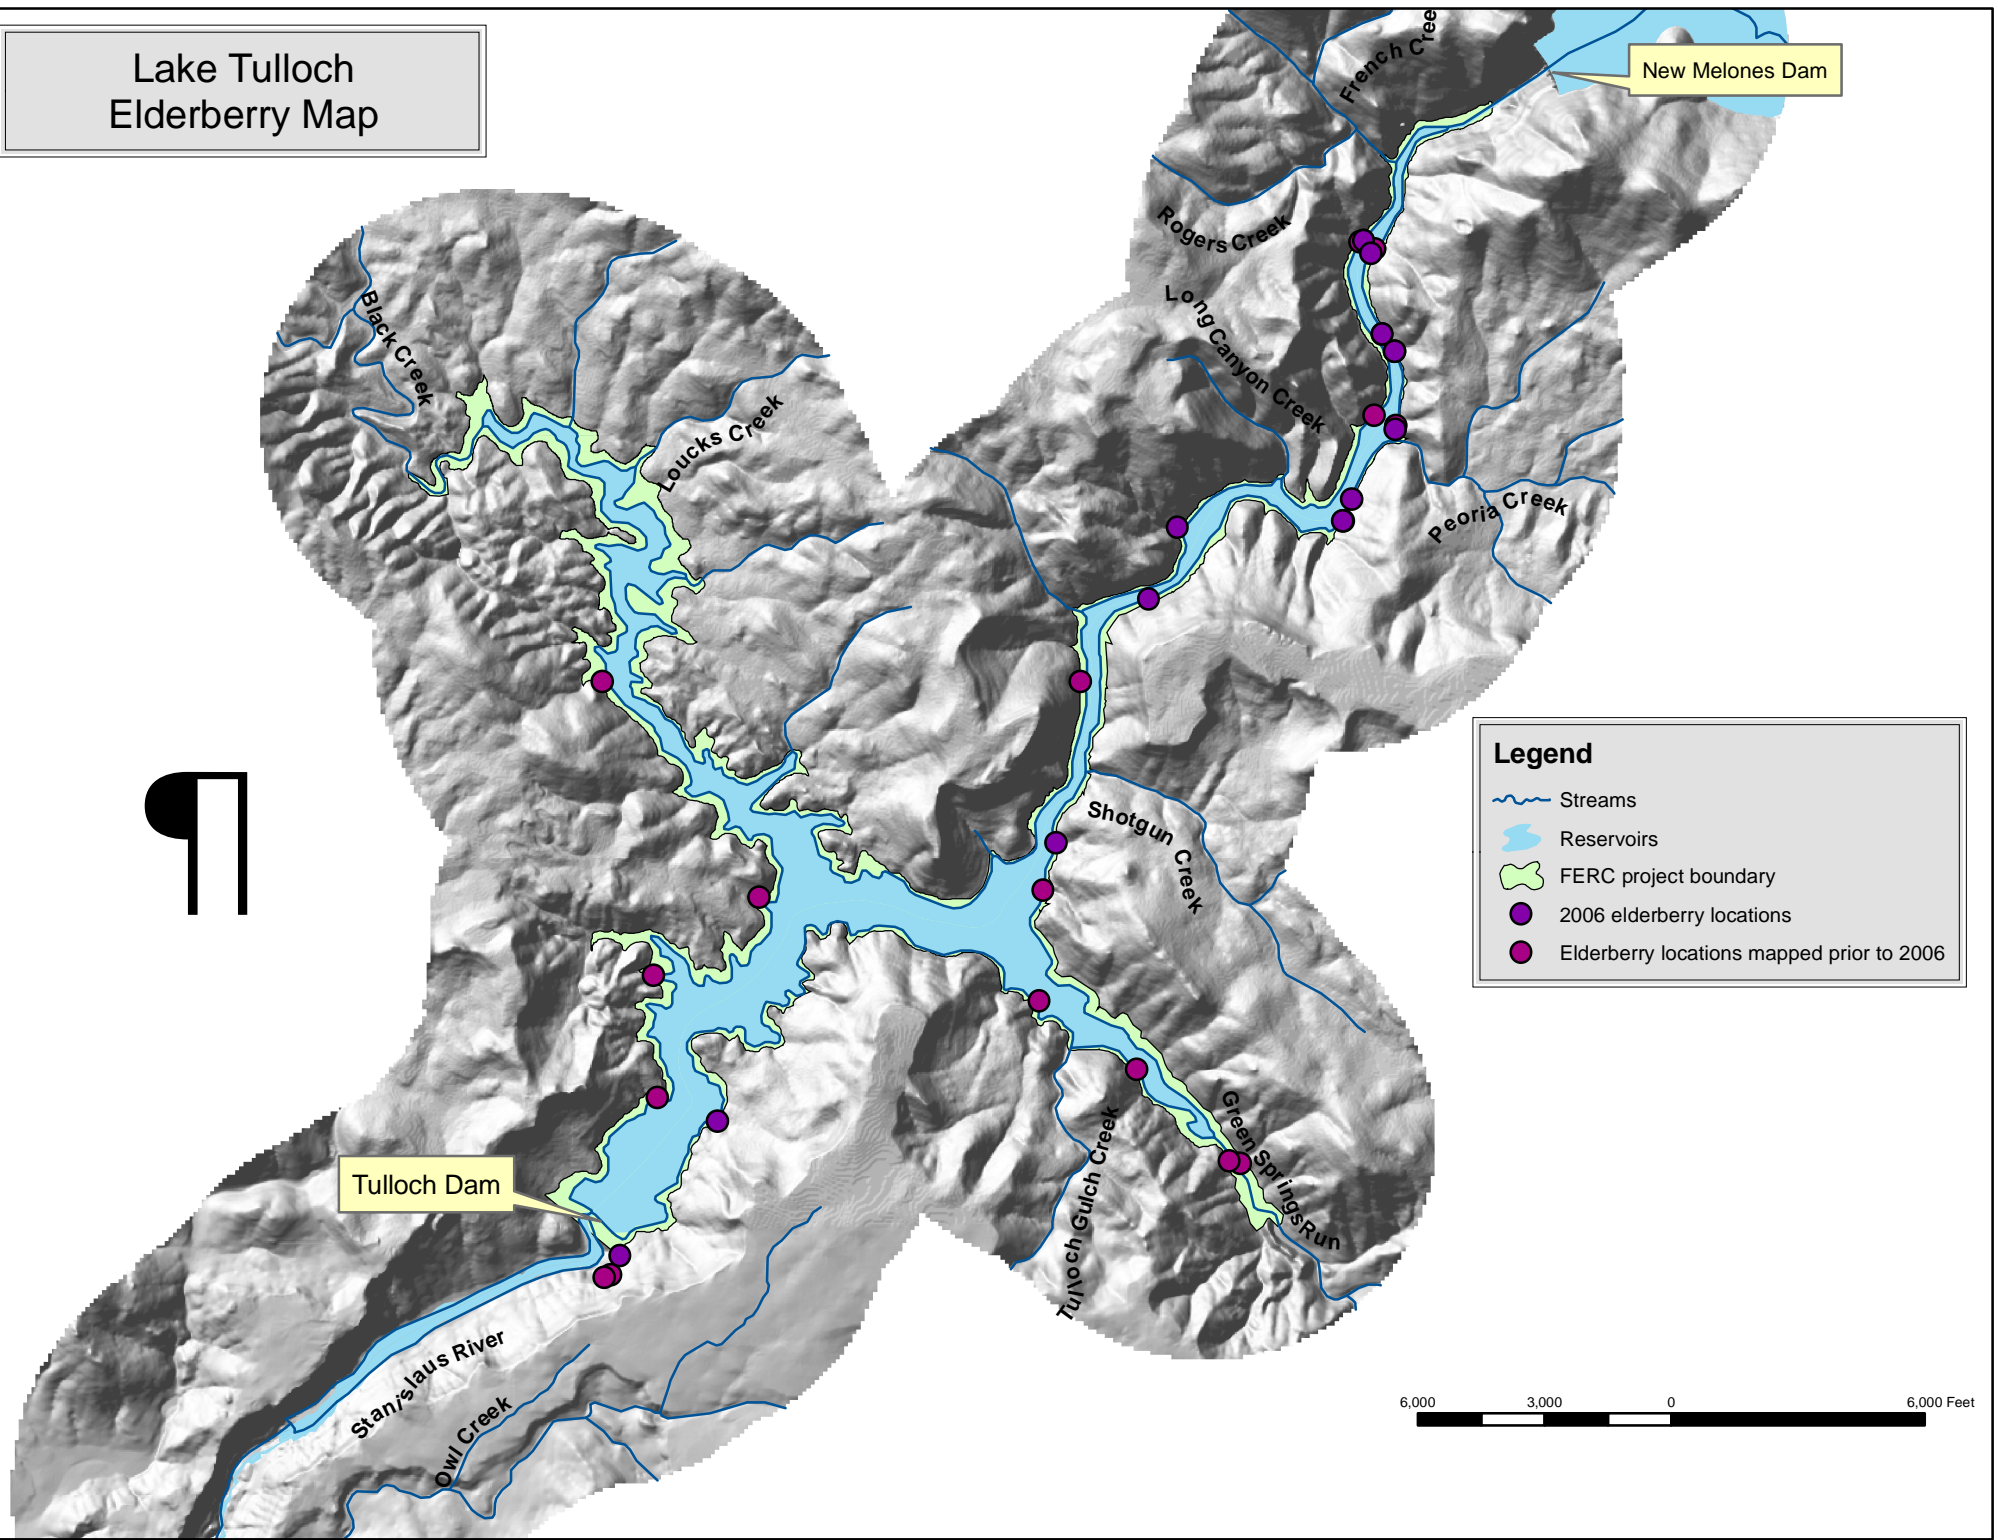

Lake Tulloch Elderberry Map

Legend

- Streams
- Reservoirs
- FERC project boundary
- 2006 elderberry locations
- Elderberry locations mapped prior to 2006