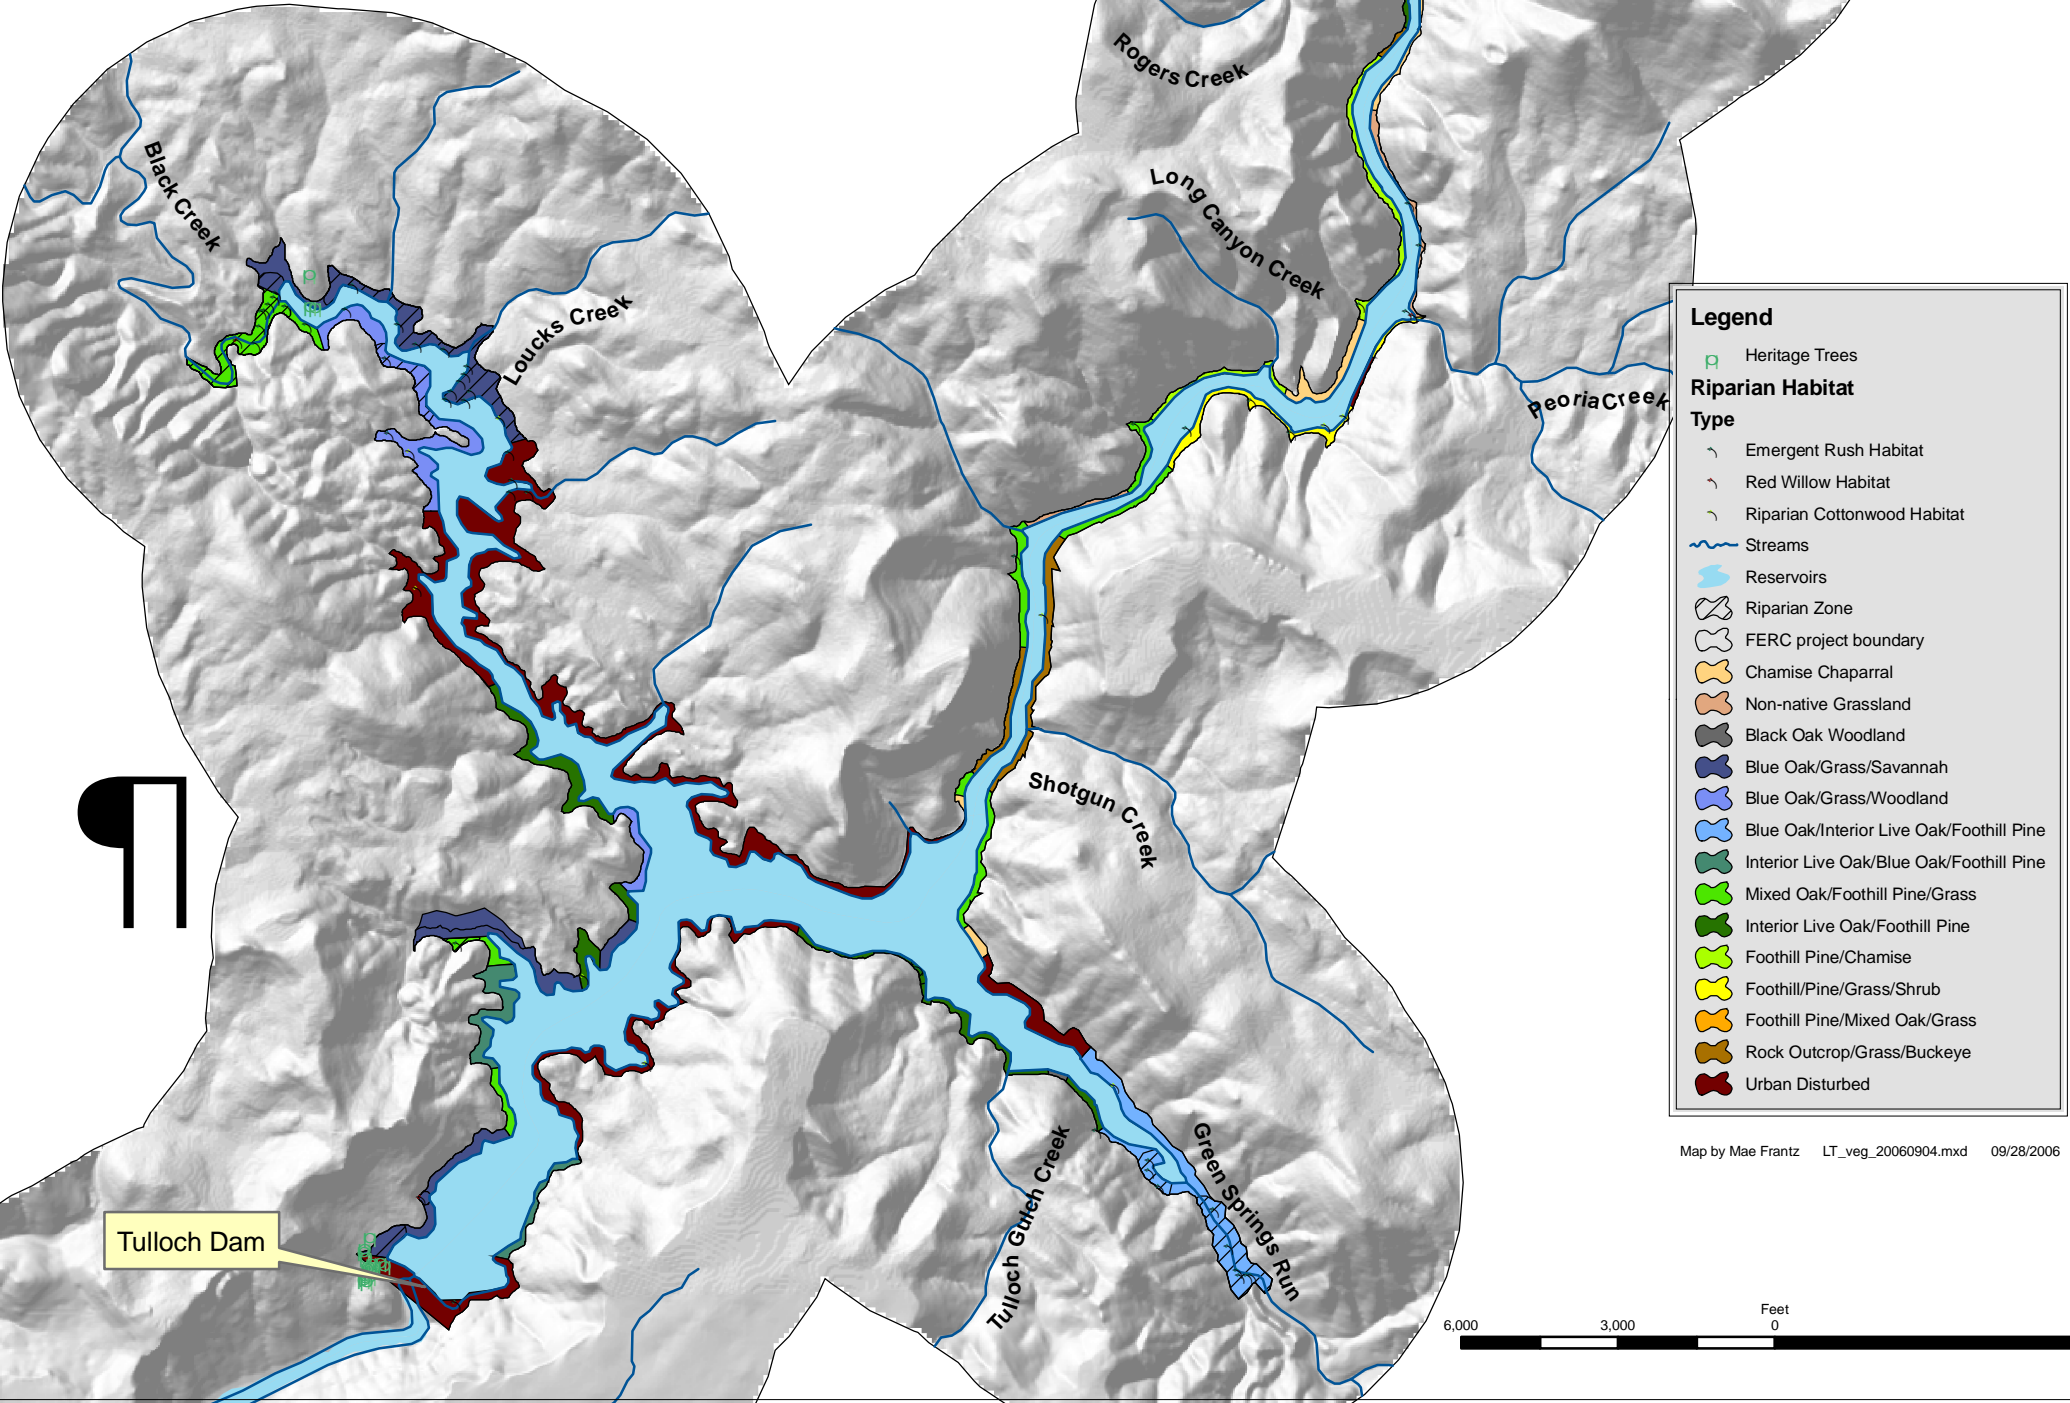

Lake Tulloch Vegetation Map

New Melones Dam

Tulloch Dam

Legend

- Heritage Trees
- Riparian Habitat Type**
- Emergent Rush Habitat
- Red Willow Habitat
- Riparian Cottonwood Habitat
- Streams
- Reservoirs
- Riparian Zone
- FERC project boundary
- Chamise Chaparral
- Non-native Grassland
- Black Oak Woodland
- Blue Oak/Grass/Savannah
- Blue Oak/Grass/Woodland
- Blue Oak/Interior Live Oak/Foothill Pine
- Interior Live Oak/Blue Oak/Foothill Pine
- Mixed Oak/Foothill Pine/Grass
- Interior Live Oak/Foothill Pine
- Foothill Pine/Chamise
- Foothill/Pine/Grass/Shrub
- Foothill Pine/Mixed Oak/Grass
- Rock Outcrop/Grass/Buckeye
- Urban Disturbed

Map by Mae Frantz LT_veg_20060904.mxd 09/28/2006